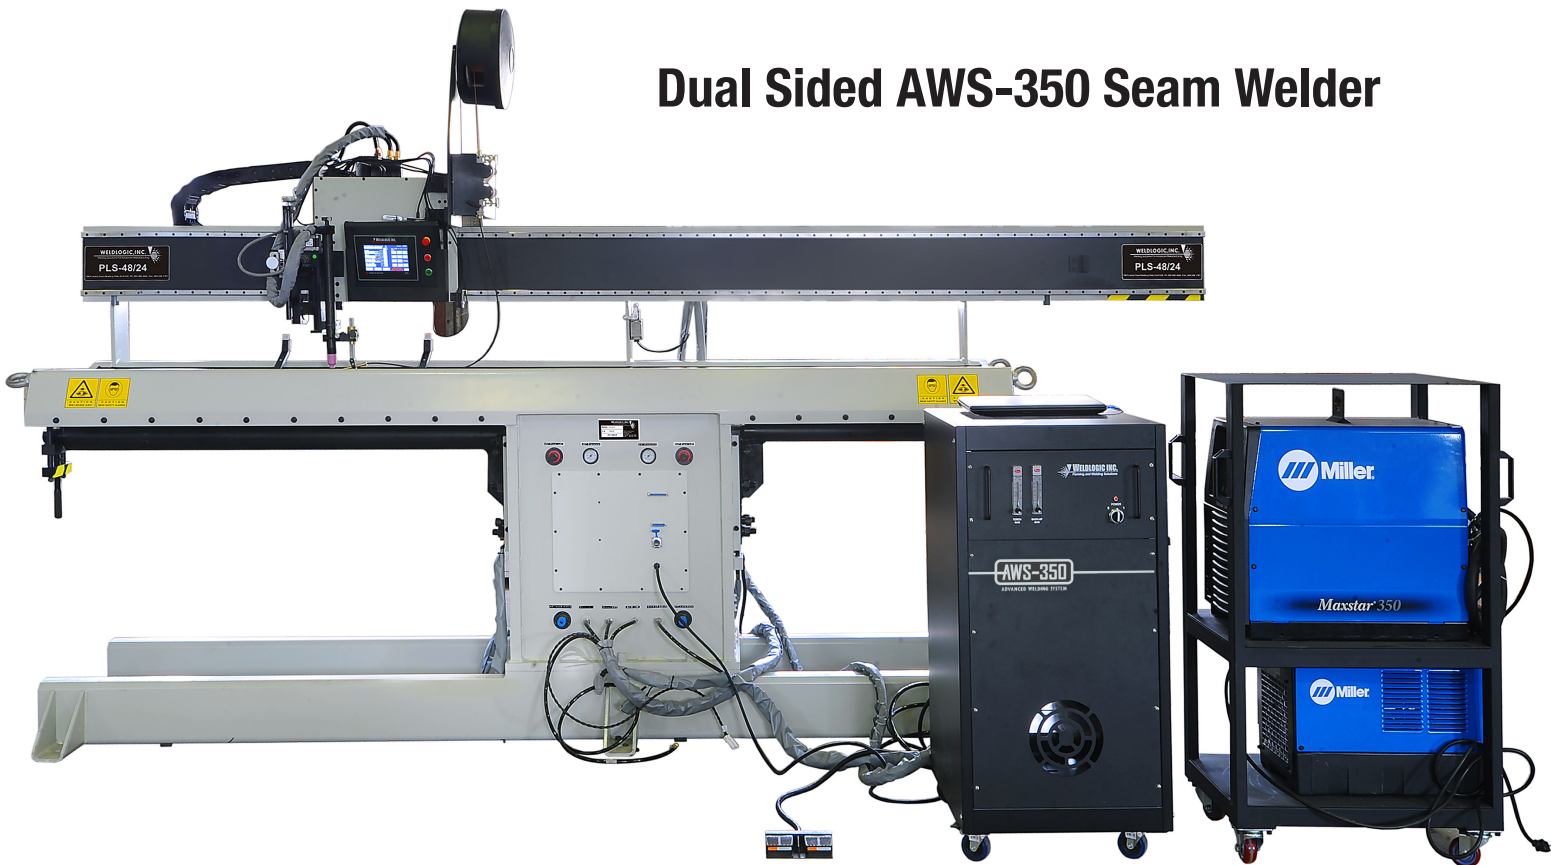

Dual Sided AWS-350 Seam Welder

Weldlogic Engineering has come up with a quick way to make longer, large diameter tubes and small diameter short length tubes using just 1 power supply and common base.

Contact Weldlogic to learn more about the many unique welding systems we design and build.